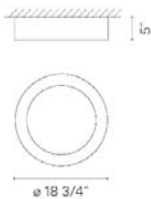

Sketch

Electrical characteristics

1 x LED PLATE 31W 900mA

Total 31.0 W

Light source: 2700K CRI >90 1705 lm 55 lm/W

Driver included: CC - Constant Current 900 mA 100-277V 50/60Hz

Electronic dimming: 0-10V

Optional dimming: DALI or Lutron ECO